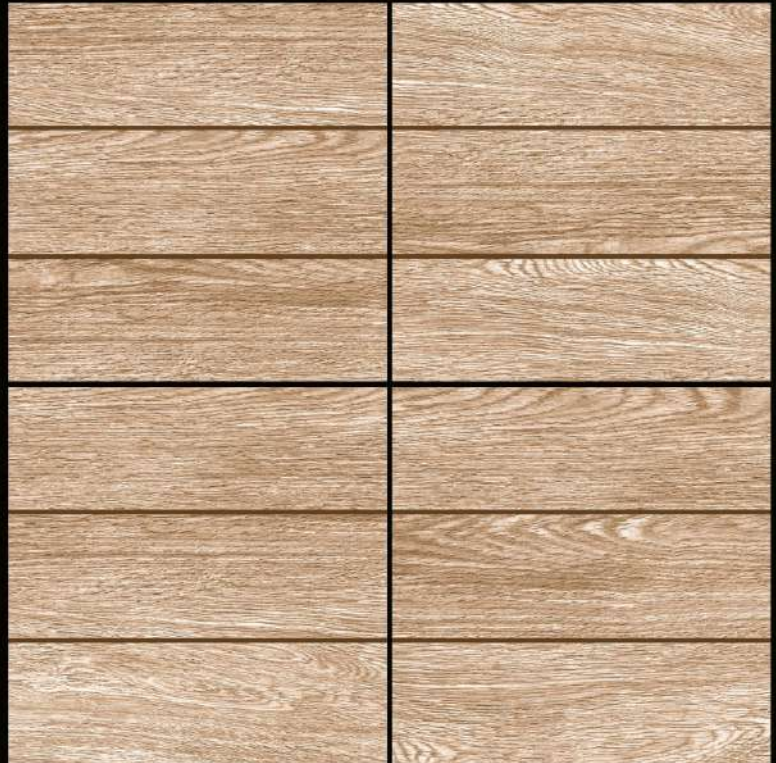

1017

Plain

Heavy Duty
Digital Parking Tiles

400x400 mm
12 mm Thickness

1018

Plain

Heavy Duty
Digital Parking Tiles

400x400 mm
12 mm Thickness