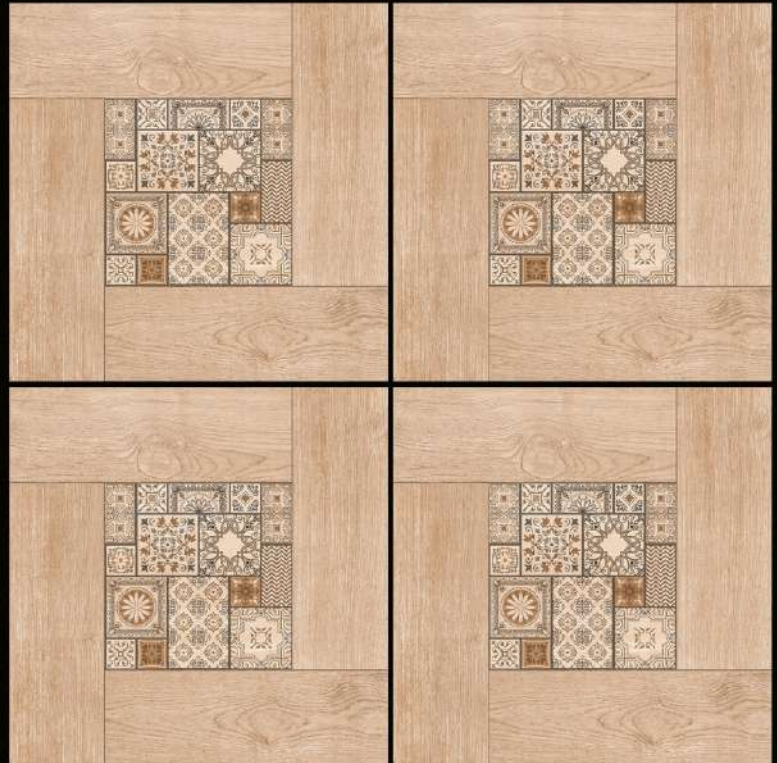

Heavy Duty
Digital Parking Tiles

400x400 mm
12 mm Thickness

1068