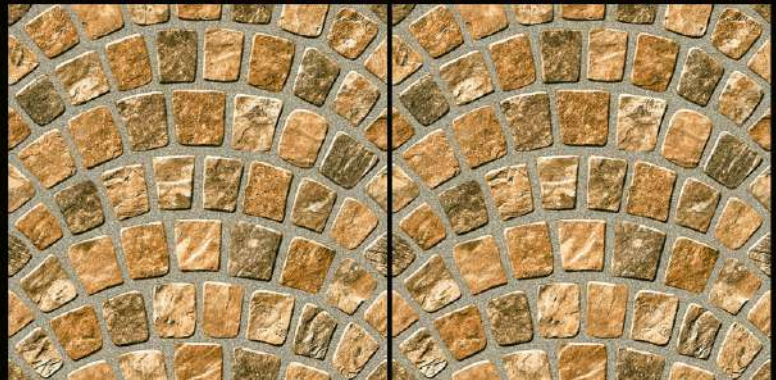

Heavy Duty
Digital Parking Tiles

400x400 mm
12 mm Thickness

2304