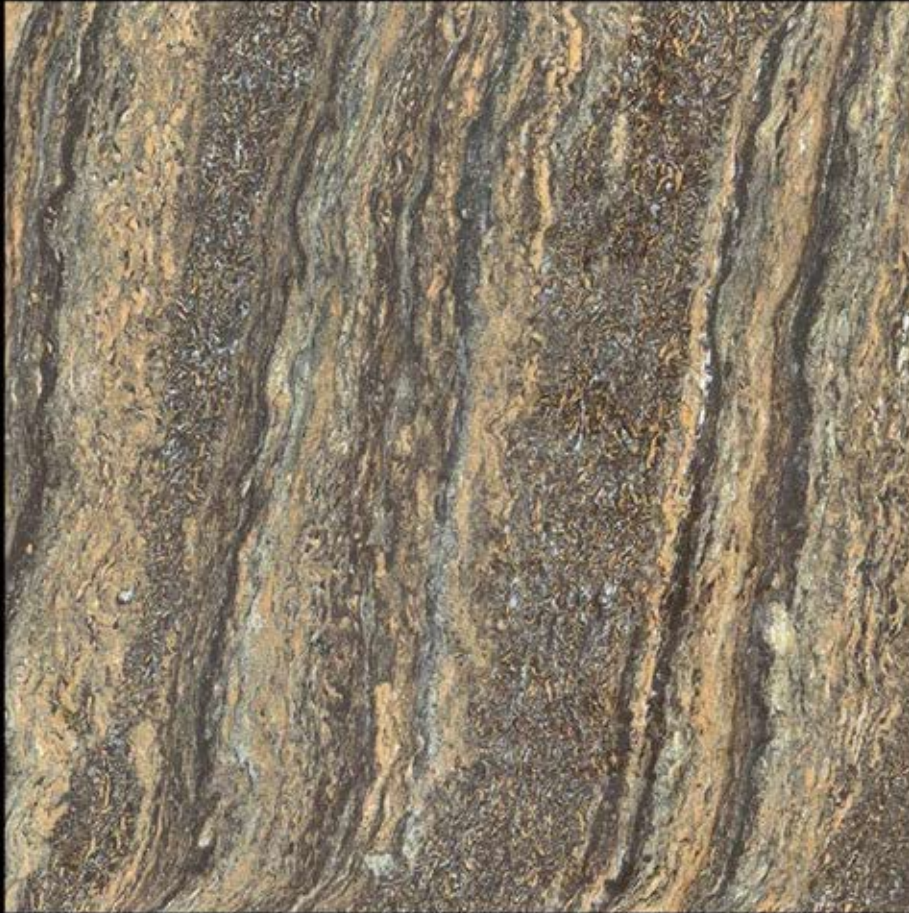

DOUBLECHARGE
VITRIFIED TILES

600X600MM

JCBL India

your global partner

AMAZON ALMOND