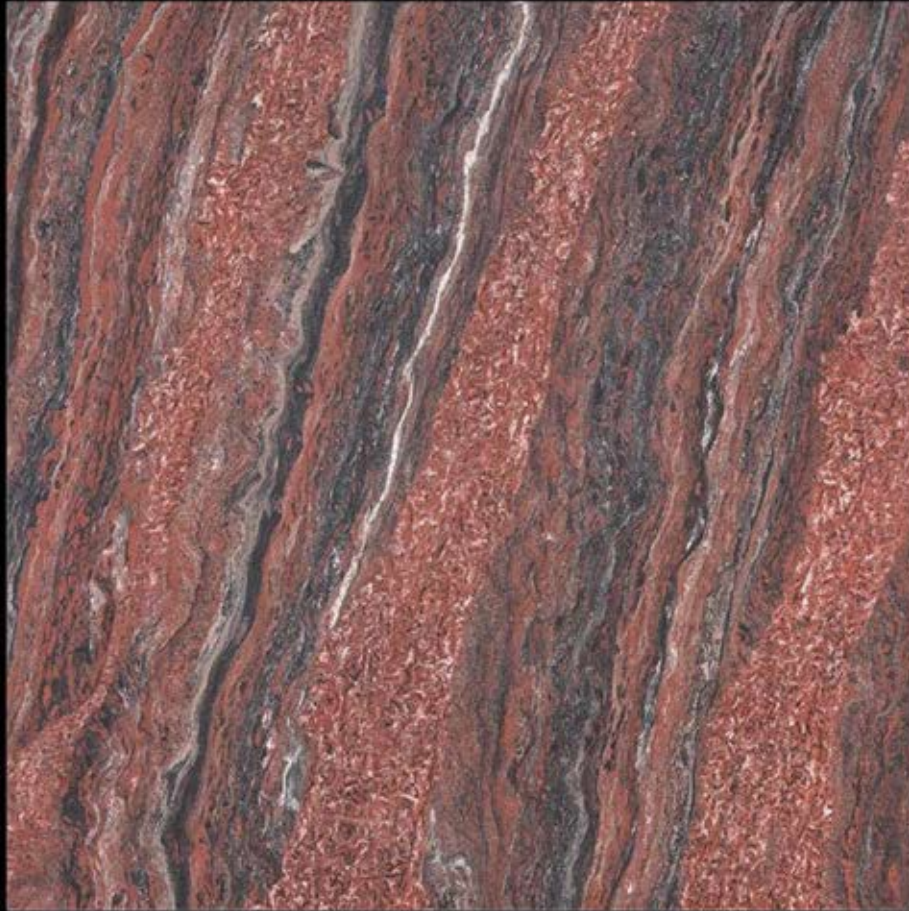

JCBL India

your global partner

AMAZON CHEERY

DOUBLECHARGE
VITRIFIED TILES

600X600MM

JCBL India

your global partner

AMAZON BLUE