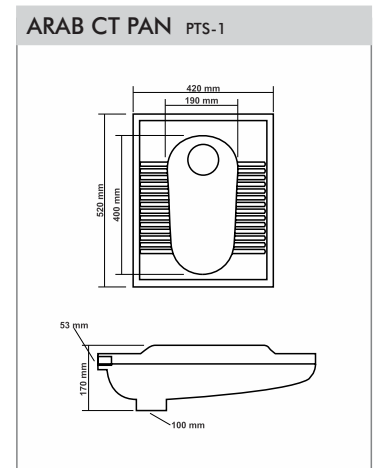

MARVEL WBS-25
 Size : 405x405x115mm

STEELA WBS-26
 Size : 490x380x150mm

PERCEDE WBS-27
 Size : 650x400x115mm

PLOY WBS-28
 Size : 460x460x180mm

POSITRON WBS-29
 Size : 720x450x180mm
 Top Counter Basin / Two way Fixing

SQUATTING PAN PTS-5

Size : 530x430x250mm

ACCESSORIES

SEAT COVER PARAGON ACS-1
Size : 498x381mm

SEAT COVER POETIC & PELITIC ACS-2
Size : 483x343mm

SEAT COVER POLITE & PUFFY ACS-3
Size : 483x343mm

SEAT COVER POLO & POMPOUS ACS-4
Size : 470x360mm

SEAT COVER PORTEND & PEACHY ACS-5
Size : 450x345mm

EWC SEAT COVER REGULAR ACS-6
Size : 445x380mm

EWC SEAT COVER PREMIUM ACS-7
Size : 445x380mm

SEAT COVER PUMA ACS-8
Size : 457x343mm

DELTA FLUSHING TANK SINGLE FLUSH ACS-9
Size : 486x153x378mm

Made from Strong Durable
100% Virgin Polypropylene

dimension

your global partner

Regd. Office:

JCBL India Pvt. Ltd.

Plot No. 580, Industrial Area Phase-9, Sector-66,
S.A.S Nagar, Mohali - 160062, Punjab, INDIA