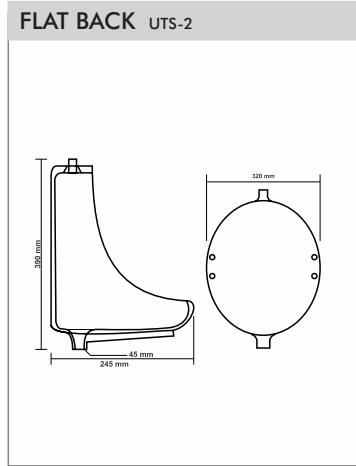

SQUATTING PAN PTS-5

Size : 530x430x250mm

ACCESSORIES

SEAT COVER PARAGON ACS-1
Size : 498x381mm

SEAT COVER POETIC & PELITIC ACS-2
Size : 483x343mm

SEAT COVER POLITE & PUFFY ACS-3
Size : 483x343mm

SEAT COVER POLO & POMPOUS ACS-4
Size : 470x360mm

SEAT COVER PORTEND & PEACHY ACS-5
Size : 450x345mm

EWC SEAT COVER REGULAR ACS-6
Size : 445x380mm

EWC SEAT COVER PREMIUM ACS-7
Size : 445x380mm

SEAT COVER PUMA ACS-8
Size : 457x343mm

DELTA FLUSHING TANK SINGLE FLUSH ACS-9
Size : 486x153x378mm

Made from Strong Durable
100% Virgin Polypropylene

dimension

your global partner

Regd. Office:

JCBL India Pvt. Ltd.

Plot No. 580, Industrial Area Phase-9, Sector-66,
S.A.S Nagar, Mohali - 160062, Punjab, INDIA