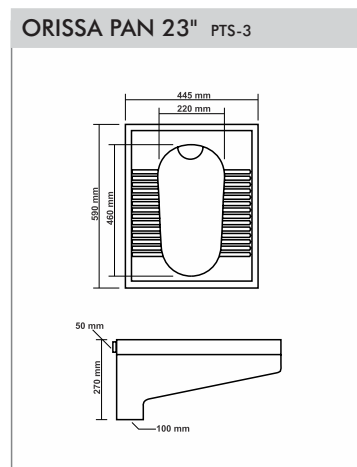

TUREEN WBS-40
Size : 390x390x125mm

PAN & URINALS

ARAB CT PAN PTS-1

Size : 510x400x165mm
 "P" Trap

ORISSA PAN 21" PTS-2

Size : 540x425x260mm
 "P" Trap

ORISSA PAN 23" PTS-3

Size : 580x440x305mm
 "P" Trap

SQUATTING PAN PTS-5

Size : 530x430x250mm

ACCESSORIES

SEAT COVER PARAGON ACS-1
Size : 498x381mm

SEAT COVER POETIC & PELITIC ACS-2
Size : 483x343mm

SEAT COVER POLITE & PUFFY ACS-3
Size : 483x343mm

SEAT COVER POLO & POMPOUS ACS-4
Size : 470x360mm

SEAT COVER PORTEND & PEACHY ACS-5
Size : 450x345mm

EWC SEAT COVER REGULAR ACS-6
Size : 445x380mm

EWC SEAT COVER PREMIUM ACS-7
Size : 445x380mm

SEAT COVER PUMA ACS-8
Size : 457x343mm

DELTA FLUSHING TANK SINGLE FLUSH ACS-9
Size : 486x153x378mm

Made from Strong Durable
100% Virgin Polypropylene

dimension

your global partner

Regd. Office:

JCBL India Pvt. Ltd.

Plot No. 580, Industrial Area Phase-9, Sector-66,
S.A.S Nagar, Mohali - 160062, Punjab, INDIA