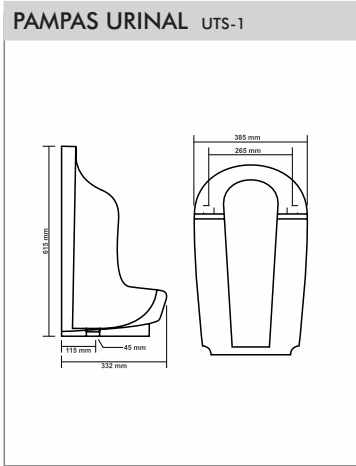

PRICKY WBS-34
Size : 405x510x120mm

PRIZER WBS-35
Size : 355x440x125mm

PACIFIC WBS-36
Size : 390x510x155mm

RECTA WBS-37
Size : 350x450x155mm

QUADRA WBS-38
Size : 310x480x140mm

ECLIPTIC WBS-39
Size : 395x395x135mm

SQUATTING PAN PTS-5

Size : 530x430x250mm

ACCESSORIES

SEAT COVER PARAGON ACS-1
Size : 498x381mm

SEAT COVER POETIC & PELITIC ACS-2
Size : 483x343mm

SEAT COVER POLITE & PUFFY ACS-3
Size : 483x343mm

SEAT COVER POLO & POMPOUS ACS-4
Size : 470x360mm

SEAT COVER PORTEND & PEACHY ACS-5
Size : 450x345mm

EWC SEAT COVER REGULAR ACS-6
Size : 445x380mm

EWC SEAT COVER PREMIUM ACS-7
Size : 445x380mm

SEAT COVER PUMA ACS-8
Size : 457x343mm

DELTA FLUSHING TANK SINGLE FLUSH ACS-9
Size : 486x153x378mm

Made from Strong Durable
100% Virgin Polypropylene

dimension

your global partner

Regd. Office:

JCBL India Pvt. Ltd.

Plot No. 580, Industrial Area Phase-9, Sector-66,
S.A.S Nagar, Mohali - 160062, Punjab, INDIA